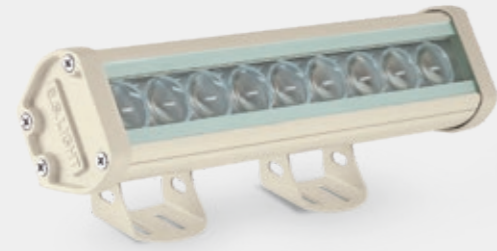

18 Watt WallWasher

ES-WS18 18W

Model	Power	Voltages	Dimension	LED Colors	Number Of LEDs	Body Material	Protection Rating
ES-WS18	18W	220 V	L: 24.7 cm W:4.8 cm H:6.5 cm		21	Aluminum	IP67

Pool And Outdoor Water proof Lights

36 Watt WallWasher

ES-WS36 36W

Model	Power	Voltages	Dimension	LED Colors	Number Of LEDs	Body Material	Protection Rating
ES-WS36	36W	220 V	L:45 cm W:4.8 cm H:6.5 cm		42	Aluminum	IP67

Pool And Outdoor Water proof Lights