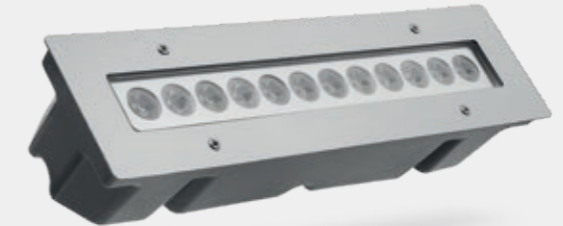

9 Watt In-Ground WallWasher

VD9-9W

Power	Current	Voltages	Dimension	LED Colors	Frame Material	Surface Material	Gland Material	Protection Rating
9 W	0.9 A	12-24 V 220 V	L: 37 cm W: 9 cm H: 7cm		Aluminum 5 mm	Steel 304	Steel	IP68

12 Watt In-Ground WallWasher

VD12-12W

Power	Current	Voltages	Dimension	LED Colors	Frame Material	Surface Material	Gland Material	Protection Rating
12 W	1.2 A	12-24 V 220 V	L: 37 cm W: 9 cm H: 7cm		Aluminum 5 mm	Steel 304	Steel	IP68

Pool And Outdoor Water proof Lights

Pool And Outdoor Water proof Lights

9 Watt Pedestal WallWasher

VP9-9W

Power	Current	Voltages	Dimension	LED Colors	Base Material	Surface Material	Gland Material	Protection Rating
9 W	0.9 A	12-24 V 220 V	L: 35.5 cm W: 8 cm H: 7cm		Steel 304 1 mm	Steel 304 PC 1mm	Steel	IP68

12 Watt Pedestal WallWasher

VP12-12W

Power	Current	Voltages	Dimension	LED Colors	Base Material	Surface Material	Gland Material	Protection Rating
12 W	1.2 A	12-24 V 220 V	L: 35.5 cm W: 8 cm H: 7cm		Steel 304 1 mm	Steel 304 PC 1mm	Steel	IP68