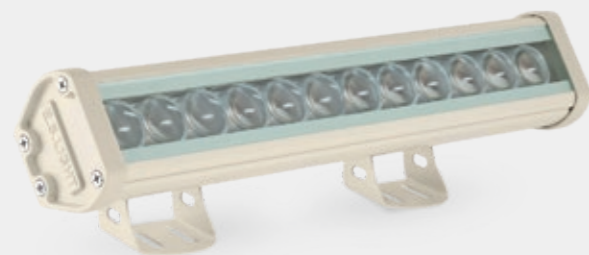

24 Watt WallWasher

ES-WS24 24W

Model	Power	Voltages	Dimension	LED Colors	Number Of LEDs	Body Material	Protection Rating
ES-W24	24W	220 V	L: 33 cm W:4.8 cm H:6.5 cm		28	Aluminum	IP67

72 Watt WallWasher

ES-WS72 72W

Model	Power	Voltages	Dimension	LED Colors	Number Of LEDs	Body Material	Protection Rating
ES-W72	72W	220 V	L: 87 cm W:4.8 cm H:6.5 cm		84	Aluminum	IP67