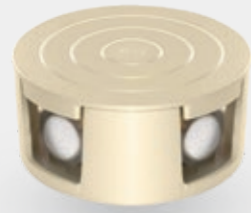

ES-WS24 24W

Model	Power	Voltages	Dimension	LED Colors	Number Of LEDs	Body Material	Protection Rating
ES-W24	24W	220 V	L: 33 cm W:4.8 cm H:6.5 cm		28	Aluminum	IP67

72 Watt WallWasher

ES-WS72 72W

Model	Power	Voltages	Dimension	LED Colors	Number Of LEDs	Body Material	Protection Rating
ES-W72	72W	220 V	L: 87 cm W:4.8 cm H:6.5 cm		84	Aluminum	IP67