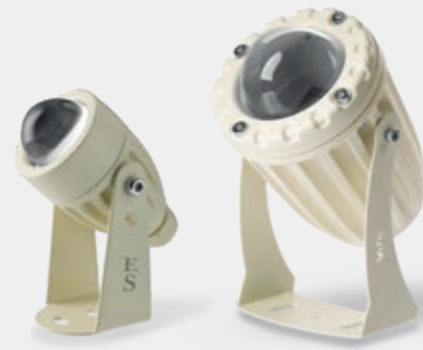

3.

Waterproof Fountain Lights

Pool And Outdoor Waterproof Lights

Pool And Outdoor Waterproof Lights

Pool And Outdoor Water proof Lights

Pool And Outdoor Water proof Lights

6 Watt Fountain Light

SN 6-6W

Power	Current	Voltages	Dimension	LED Colors	Surface Material	Gland Material	Protection Rating
6 W	0.6 A	12-24 V	Inner Diameter: 10.5 cm Outer Diameter: 20 cm Height: 6cm		Steel 304	Steel	IP68

9 Watt Fountain Light

SN9 - 9W

Power	Current	Voltages	Dimension	LED Colors	Surface Material	Gland Material	Protection Rating
9 W	0.9 A	12-24 V	Inner Diameter: 1-5 cm Outer Diameter: 20 cm Height: 6cm		Steel 304	Steel	IP68

4.

Waterproof Facade Lights

Pool And Outdoor Waterproof Lights

Pool And Outdoor Waterproof Lights

3&10 Watt Spot Light

ES-J3 ES-J10

Model	Power	Voltages	Dimension	LED Colors	Number Of LEDs	Body Material	Protection Rating
ES-J3	3W	220 V	ø: 4 cm H: 10.4 cm		1	Aluminum	IP67
ES-J10	10W	220 V	ø: 8.5 cm H: 16 cm		1	Aluminum	IP67