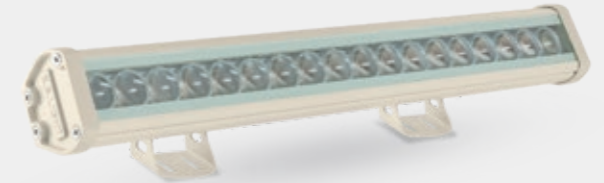

24 Watt WallWasher

ES-WS24 24W

Model	Power	Voltages	Dimension	LED Colors	Number Of LEDs	Body Material	Protection Rating
ES-W24	24W	220 V	L: 33 cm W:4.8 cm H:6.5 cm		28	Aluminum	IP67

72 Watt WallWasher

ES-WS72 72W

Model	Power	Voltages	Dimension	LED Colors	Number Of LEDs	Body Material	Protection Rating
ES-W72	72W	220 V	L: 87 cm W:4.8 cm H:6.5 cm		84	Aluminum	IP67