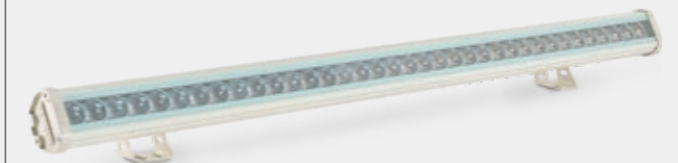

ES-WS24 24W

Model	Power	Voltages	Dimension	LED Colors	Number Of LEDs	Body Material	Protection Rating
ES-W24	24W	220 V	L: 33 cm W:4.8 cm H:6.5 cm		28	Aluminum	IP67

72 Watt WallWasher

ES-WS72 72W

Model	Power	Voltages	Dimension	LED Colors	Number Of LEDs	Body Material	Protection Rating
ES-W72	72W	220 V	L: 87 cm W:4.8 cm H:6.5 cm		84	Aluminum	IP67